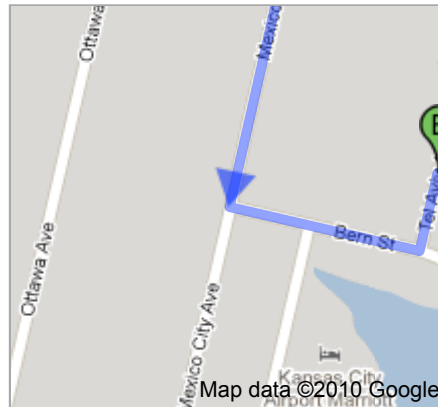

**Directions to Hertz Rent-A-Car: Kansas City Int'l Arpt**

902 Tel Aviv Avenue, Kansas City, MO 64153-2030 - (816) 243-5765

**6.0 mi – about 10 mins**

**Save trees. Go green!**

Download Google Maps on your phone at [google.com/gmm](http://google.com/gmm)

**A** Comfort Inn KCI  
1201 Branch Street, Platte City, MO  
64079 - (816) 858-5430

1. Head **southeast** on **Branch St** toward **Marshall Rd**  
About 2 mins

go 1.3 mi  
total 1.3 mi

 2. Turn **right** to merge onto **I-29 S** toward **I-435**  
About 3 mins

go 3.0 mi  
total 4.3 mi

3. Take the exit toward **Mexico City Ave**  
About 1 min

go 0.4 mi  
total 4.7 mi

4. Turn **right** at **Mexico City Ave**  
About 3 mins

go 1.0 mi  
total 5.7 mi

5. Take the 2nd **left** onto **Bern St**  
About 1 min

go 0.2 mi  
total 5.9 mi

6. Take the 1st **left** onto **Tel Aviv Ave**  
Destination will be on the left

go 482 ft  
total 6.0 mi

**B** Hertz Rent-A-Car: Kansas City Int'l Arpt  
902 Tel Aviv Avenue, Kansas City, MO  
64153-2030 - (816) 243-5765